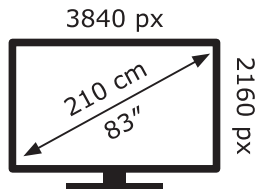

ENERG ⚡

LG Electronics

OLED83C17LA

186 kWh/1000h

ABCDEF**G**

346 kWh/1000h

2019/2013