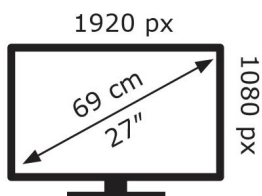

ENERG 

IIYAMA CORPORATION

G2740HSU-B1

20 kWh/1000h

2019/2013