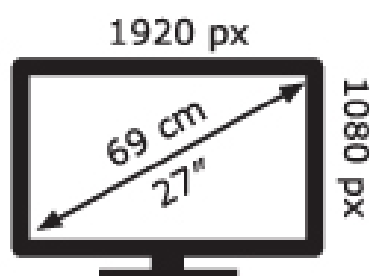

ENERG

ViewSonic

VA2732-H / VA2732-MHD / VS18231

25 kWh/1000h

2019/2013