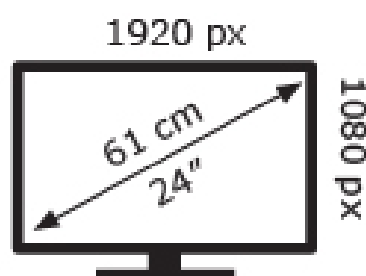

ENERG

ViewSonic

VA2432-H / VA2432-MHD / VS17789

22 kWh/1000h

2019/2013