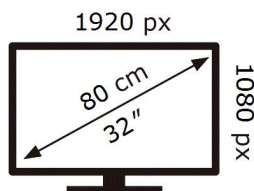

ENERG

SAMSUNG

S32DM502EU

26 kWh/1000h

ABCDEF **G**

38 kWh/1000h

2019/2013