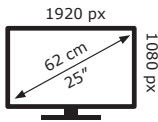

ENERG ⚡

Cooler Master

GA2501

18 kWh/1000h

2019/2013