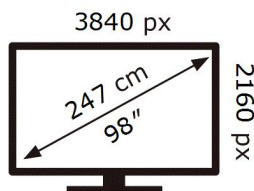

ENERG

SAMSUNG

GU98DU9079U

178 kWh/1000h

ABCDEF **G**

498 kWh/1000h

2019/2013