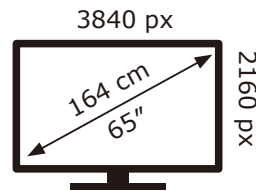

PHILIPS

65PUS8079/12

102 kWh/1000h

2019/2013

PHILIPS

65PUS8079/12

102 kWh/1000h

2019/2013