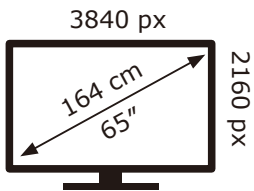

PHILIPS

65PUS8079/12

102 kWh/1000h

2019/2013

PHILIPS

65PUS8079/12

102 kWh/1000h

2019/2013