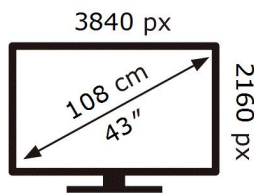

ENERG

SAMSUNG

GQ43LS03DAU

53 kWh/1000h

ABCDEF **G**

112 kWh/1000h

2019/2013