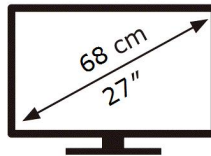

ENERG

SAMSUNG

S27CG510EU

25 kWh/1000h

ABCDEF **G**

38 kWh/1000h

2560 px

1440 px